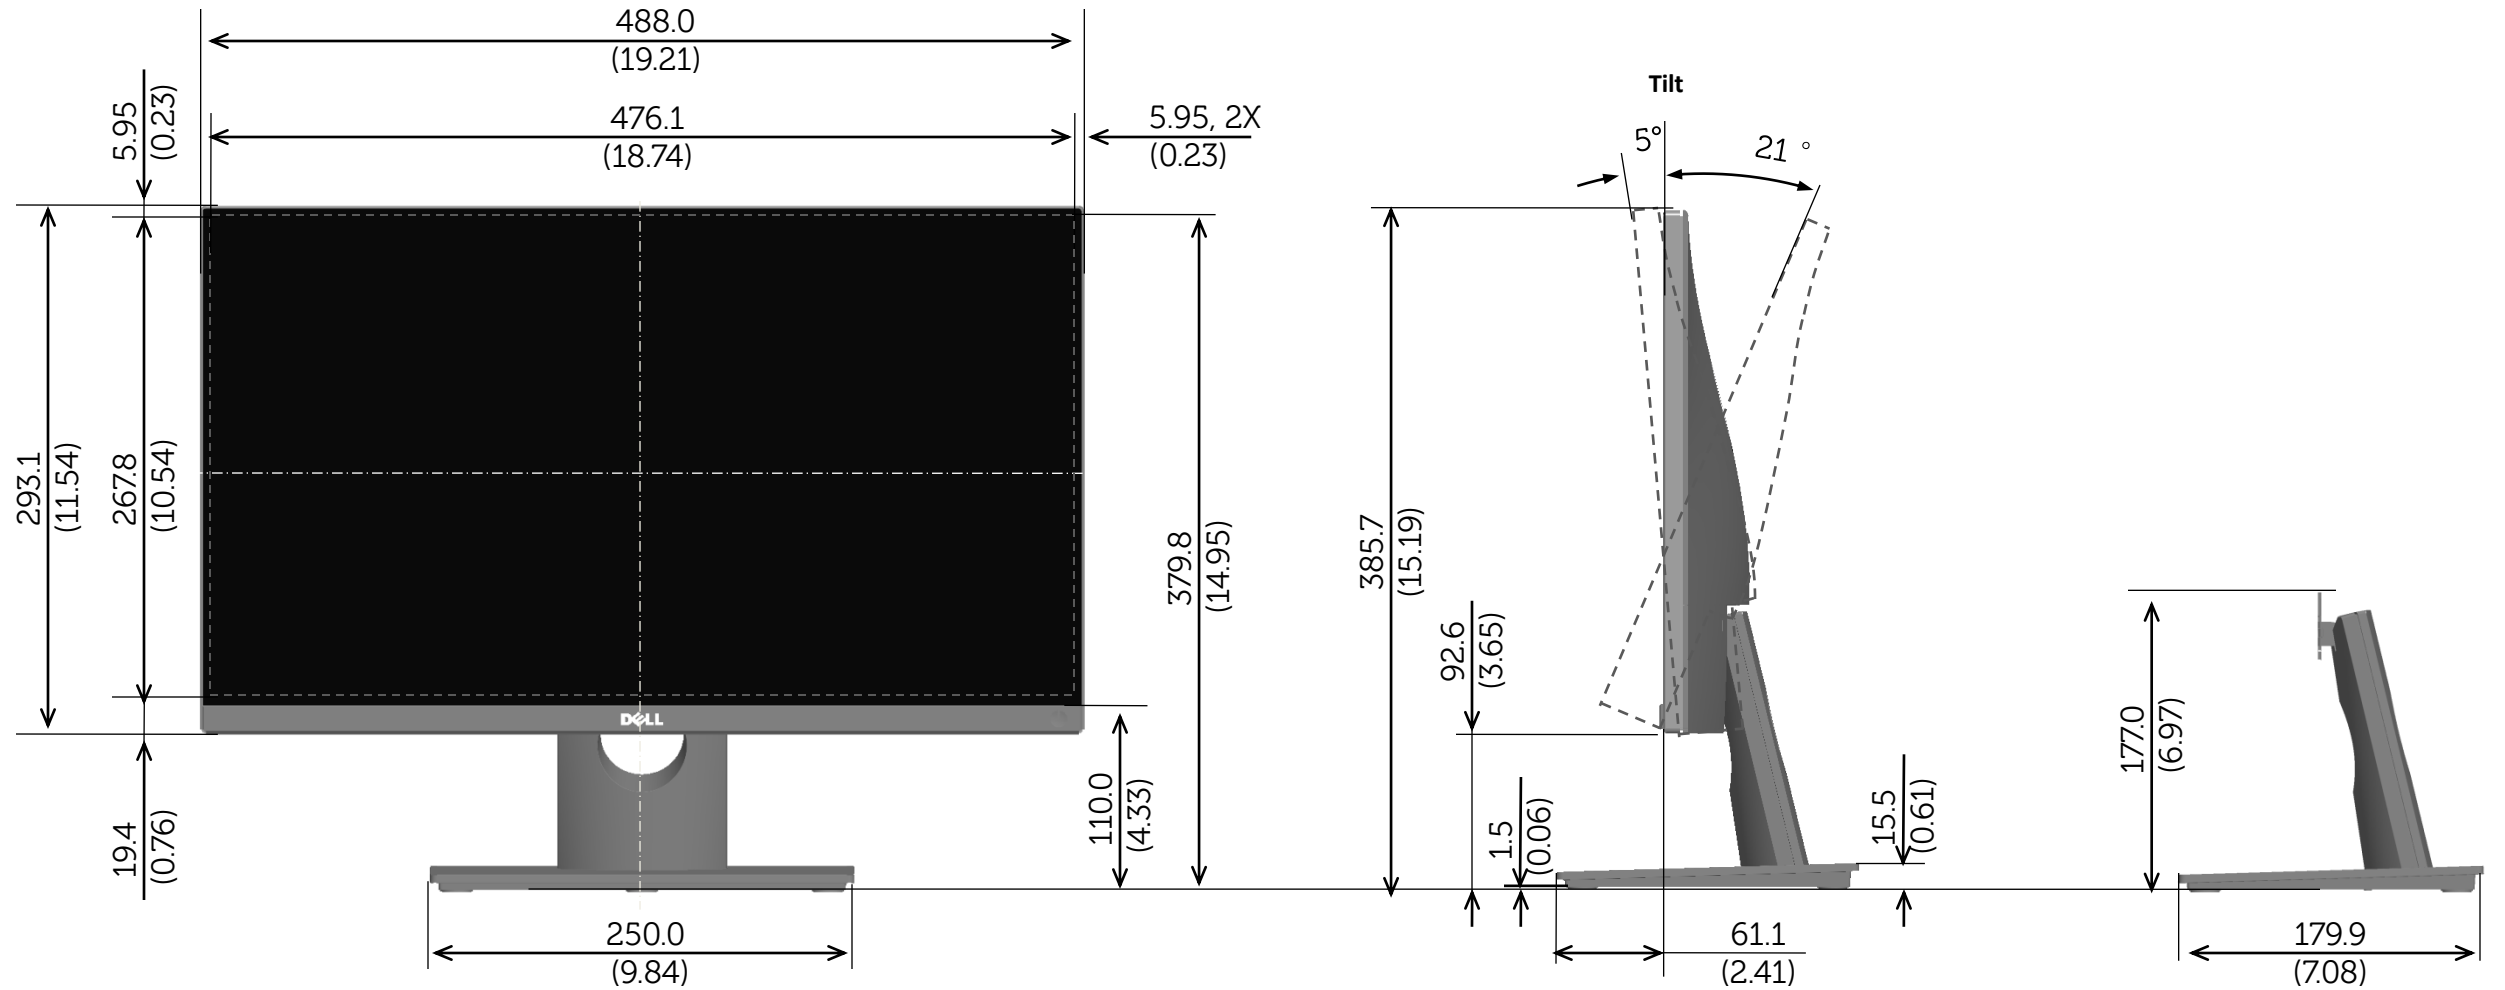

S2216M Outline Dimension

Nominal Dimensions
Unit: mm(inch)

Back view of Monitor without stand

S2316M Outline Dimension

Nominal
Dimensions
Unit: mm(inch)

Back view of Monitor without stand