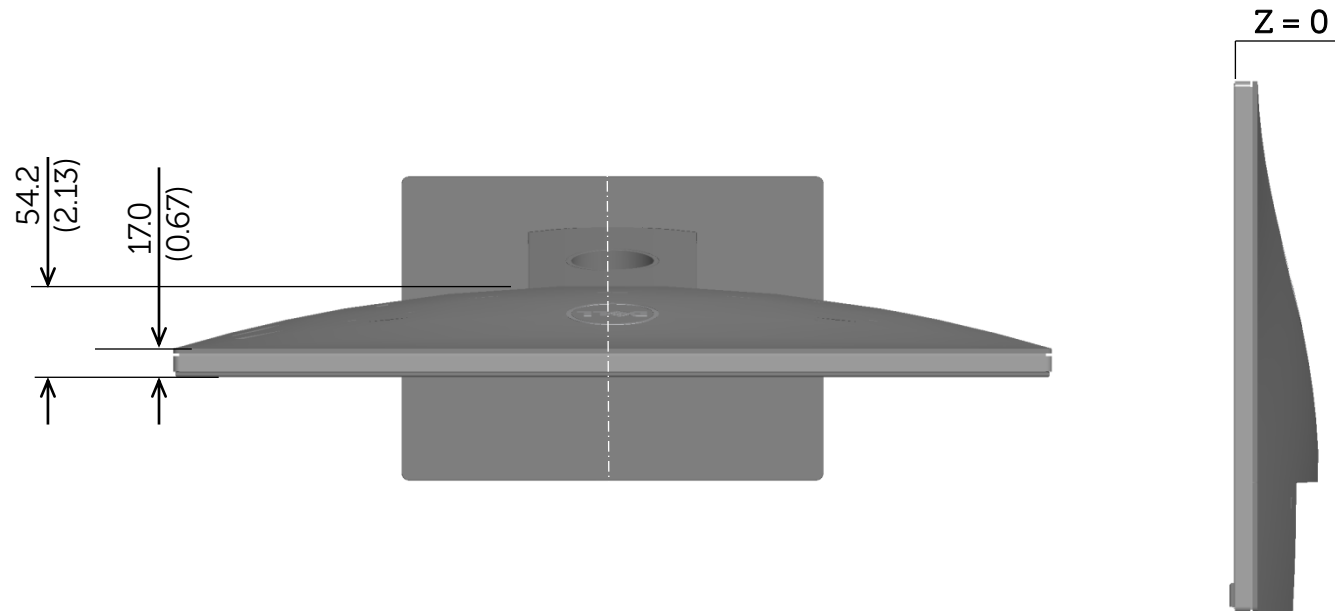

S2216M Outline Dimension

Nominal Dimensions
Unit: mm(inch)

Back view of Monitor without stand

S2316M Outline Dimension

Nominal
Dimensions
Unit: mm(inch)

Back view of Monitor without stand